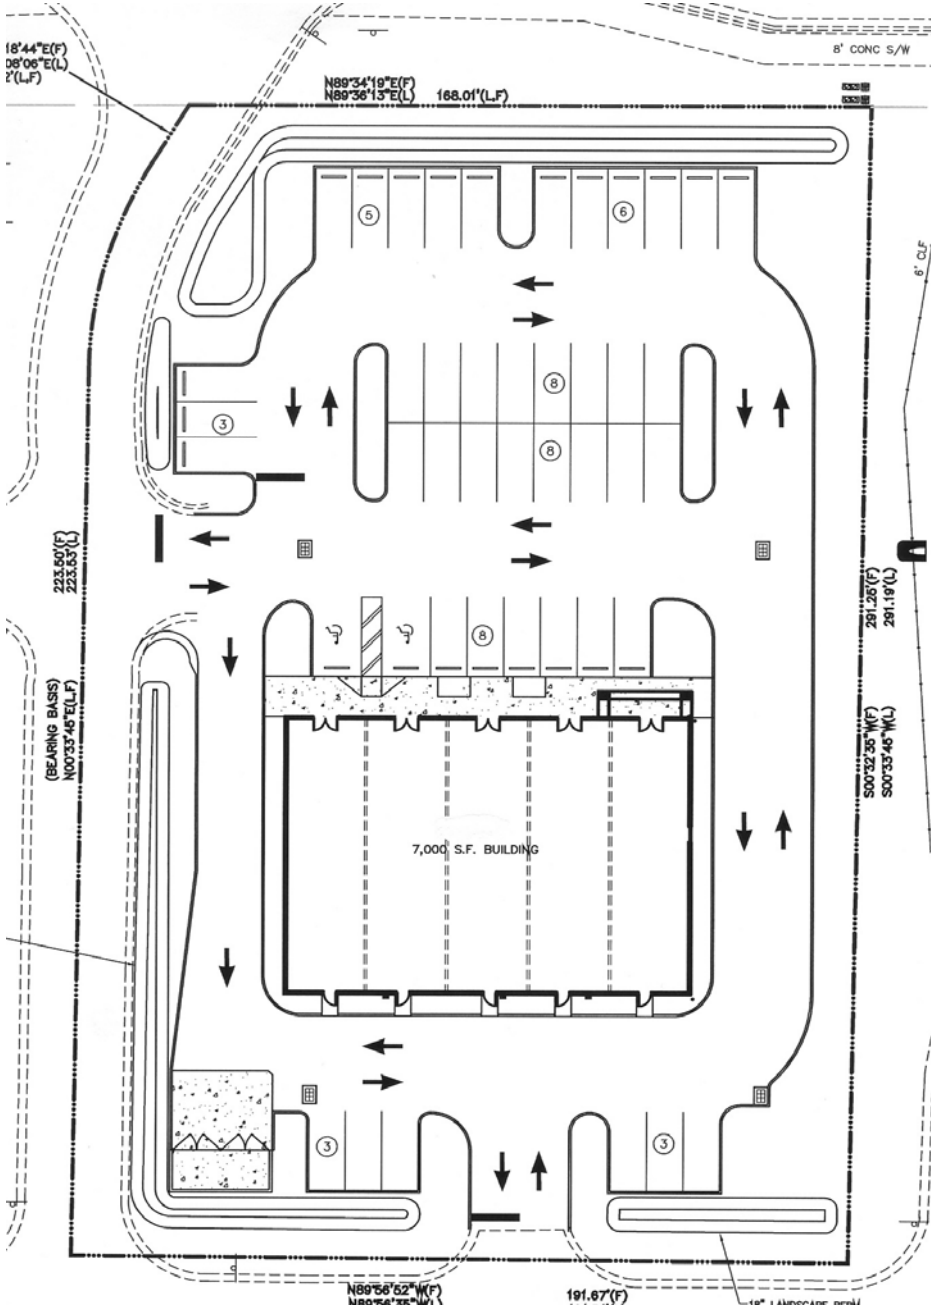

The Shoppes of Ridge Road

New Port Richey, Pasco County, Florida

Description:

The Shoppes of Ridge Road is a 7,000 square foot retail center. The center's configuration provides for maximum visibility to Ridge Road. It is a great location at the busy intersection of Ridge Road and Little Road. The property offers excellent visibility and location at signalized entrance to Lowe's.

HIGH TRAFFIC CENTER – New Retail Space! 1,400 SF of highly visible class “A” retail property.

Location:	8528 Ridge Road, New Port Richey 34652
Size:	7,000 square foot Shopping Center
Tenants:	Quizno's Sub, Fantastic Sams, Hard Hats Café and Rita's Italian Ice

The Shoppes of Ridge Road

New Port Richey, Pasco County, Florida

SITE PLAN AND TENANT LIST

Square Footage	Tenants
1,400	Quizno's Sub
1,400	Space Available
1,400	Fantastic Sams
1,400	Hard Hats Café
1,400	Rita's Italian Ice